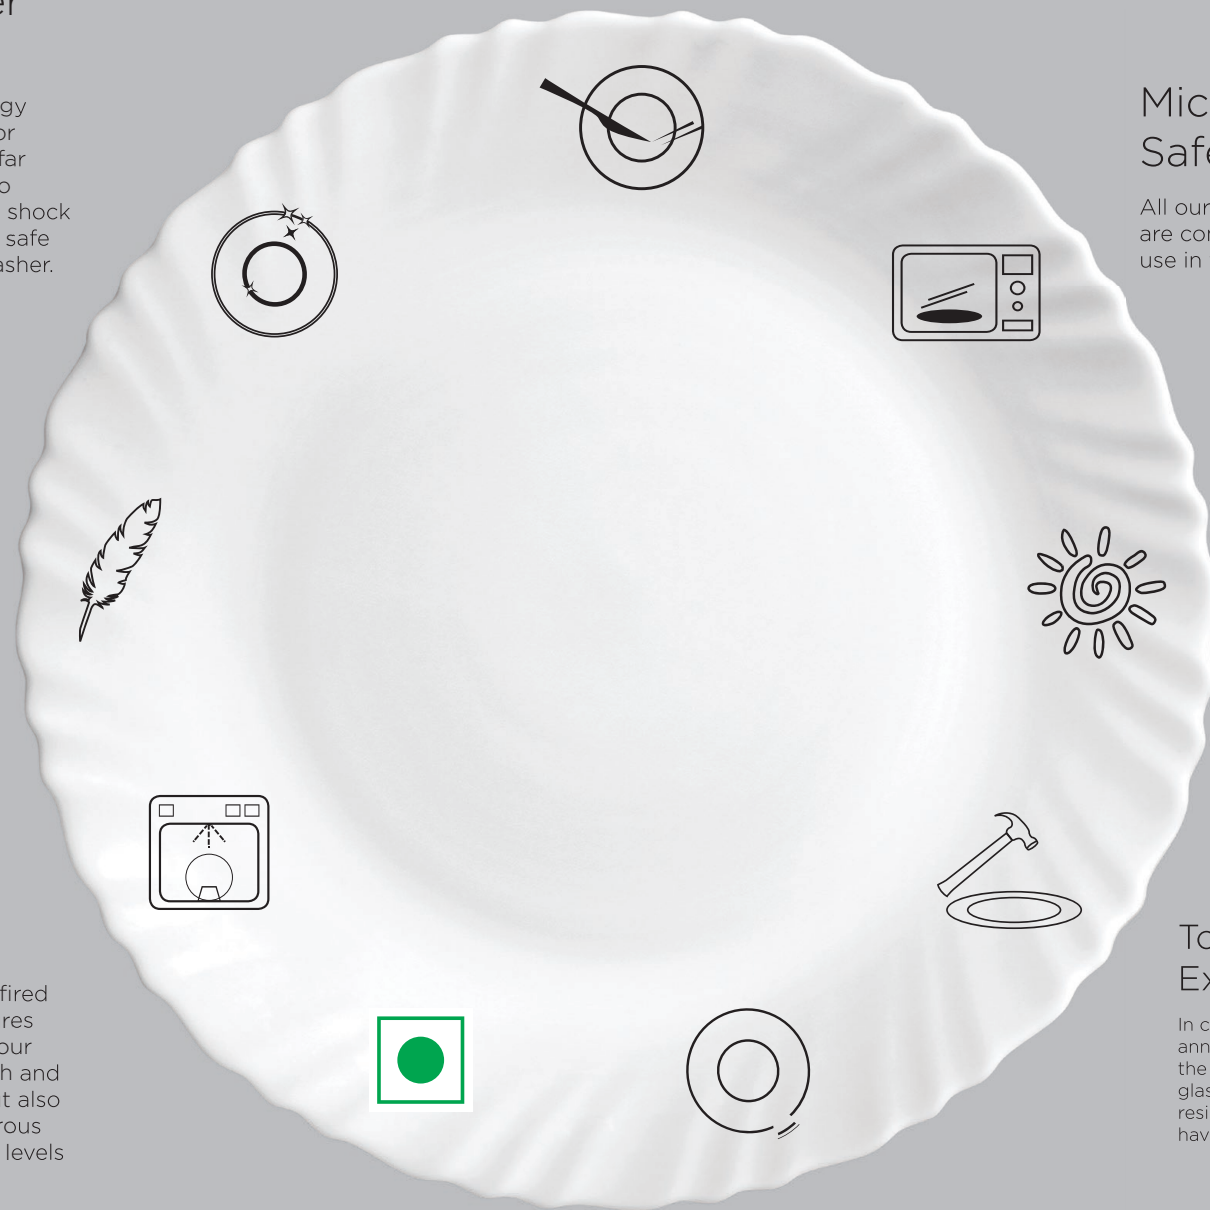

Scratch Resistance

The extraordinary glazing fired under highly controlled conditions ensures strong resistance to scratches and abrasions.

Dishwasher Safe

Advanced technology and process used for tempering ensures far greater resistance to impact and thermal shock to make Diva range safe to use in the dishwasher.

Microwave Safe

All our range of products are completely safe to use in the microwave.

Super Light

The European technology used to craft these products ensures much lighter and significantly thinner wares with almost zero surface porosity.

Super white

Enhanced whiteness is an outstanding feature with the Diva collection. We use the finest quality of chemical components to enhance the subtle glow of opal, making it whiter than ever.

100% Hygienic

The special glaze fired at high temperatures not only gives all our products a smooth and polished finish, but also ensures a non-porous surface for higher levels of hygiene.

Toughened Extra Strong

In comparison to normal annealed glassware, the Diva tempered opal glassware has greater resistance to impact and have a longer usage life.

Bone Ash Free

Our products are completely bone ash-free, meaning 100%-vegetarian.

Break Resistant

In an unlikely event of breakage, Diva tempered opal glassware shatters into harmless fragments, in contrast to the annealed glassware.

novo

— collection —

The Novo Collection, under our flagship brand La Opala, has been designed to provide exceptional quality tableware at affordable prices for aspiring consumers willing to upgrade from traditional tableware. This range of products is not only ideal for gifting on special occasions but also offers perfect entry into the world of every day dining.